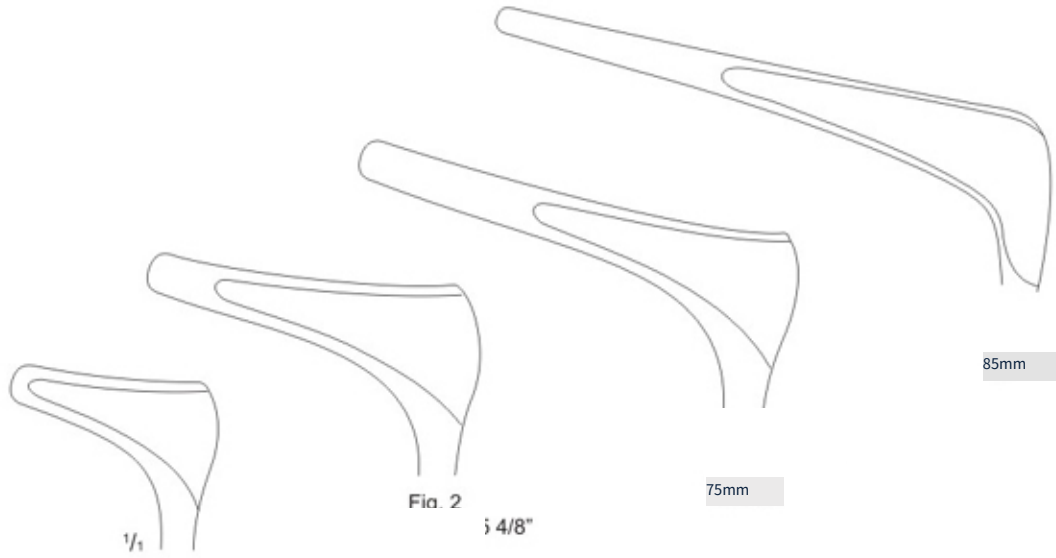

35 mm / 5 3/8"

75mm

85mm