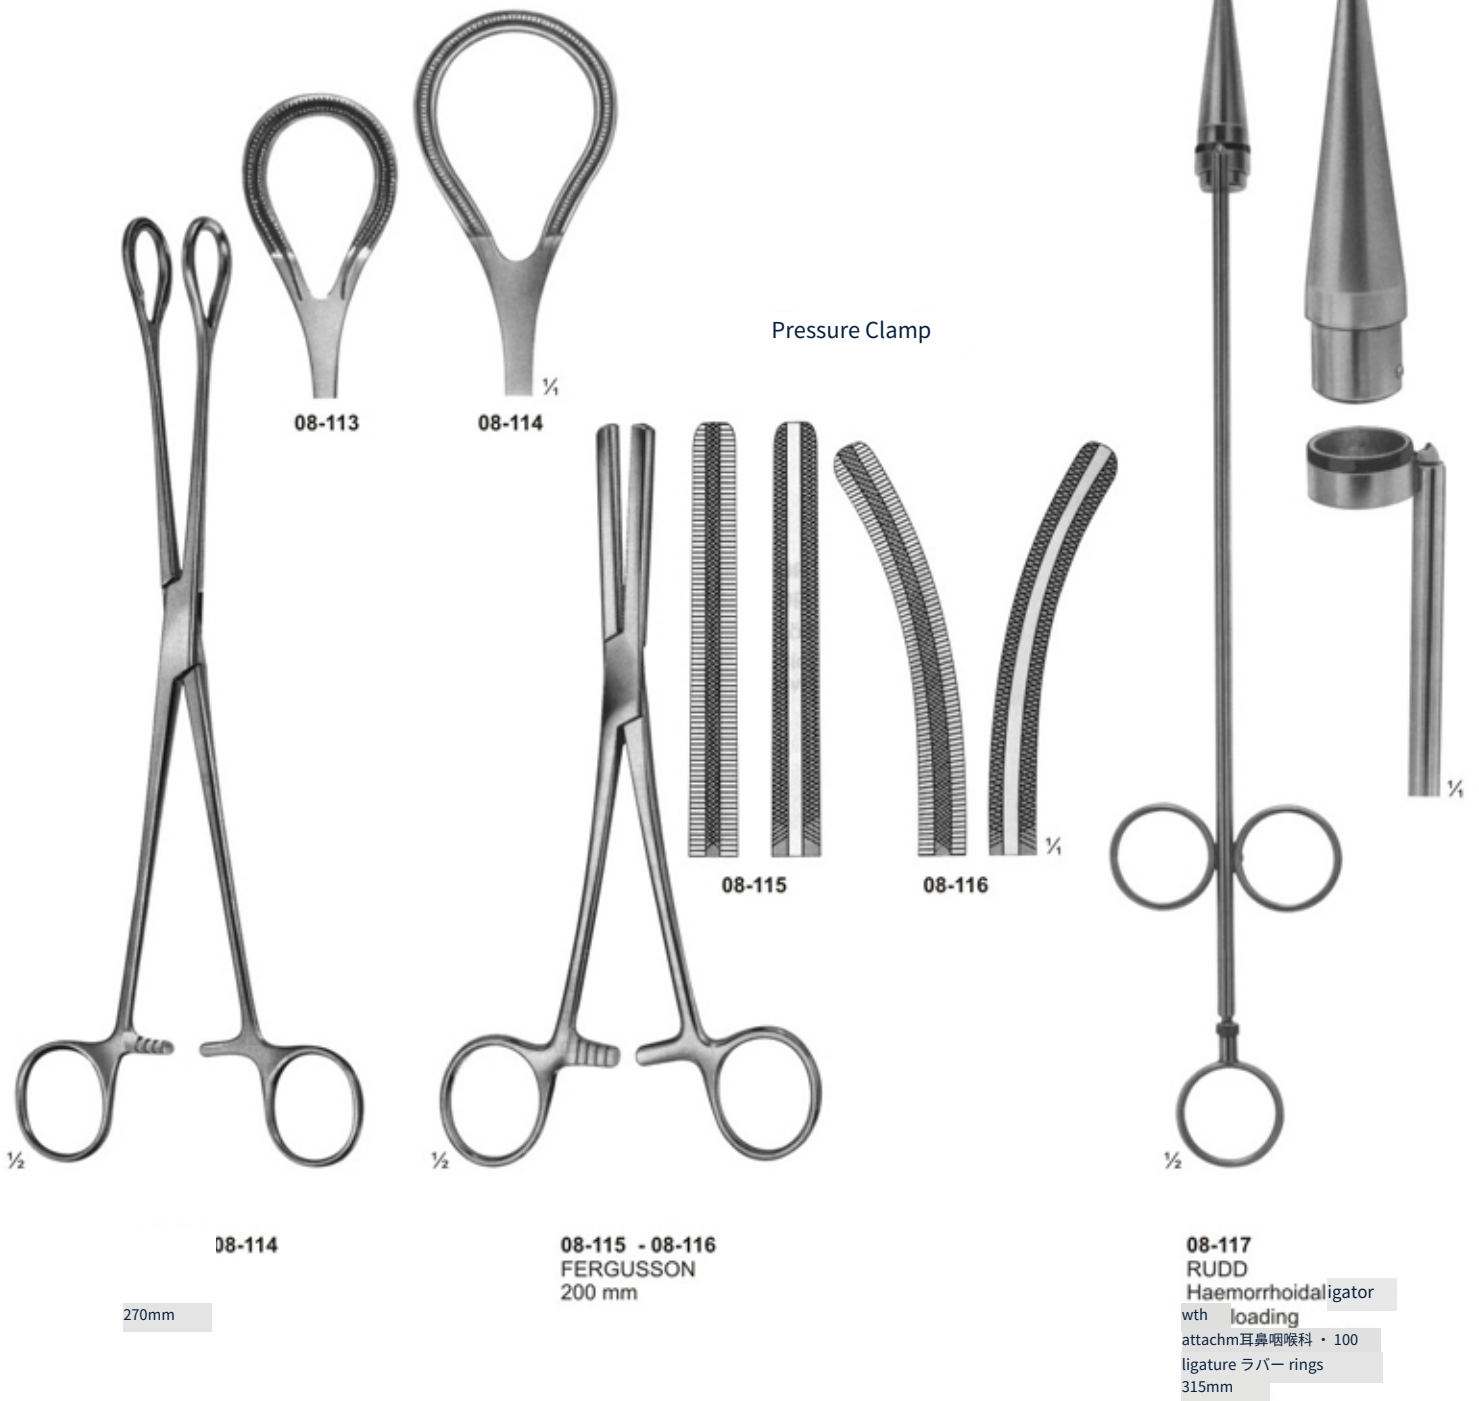

1/2  
**08-110**  
KELLY  
scope  
21mm

1/2  
**08-111**  
KELLY  
Sphincteroscope  
460mm  
Ø27mm

1/2  
**08-112**  
KELLY  
Proctoscope  
140mm  
Ø22mm

ATRAUMATA

**08-118**  
下顎  
180mm

**08-119**  
LAHEY (SWEET)  
190mm