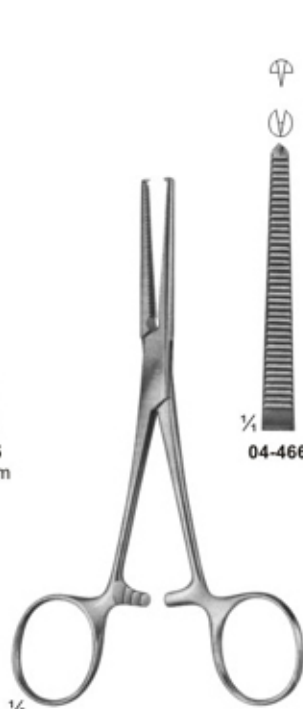

Strong Pattern  
145 mm

1/2

**04-463 - 04-465**

KOCHER

**04-463**  
130 mm

**04-464**  
140 mm

**04-465**  
140 mm

1/2