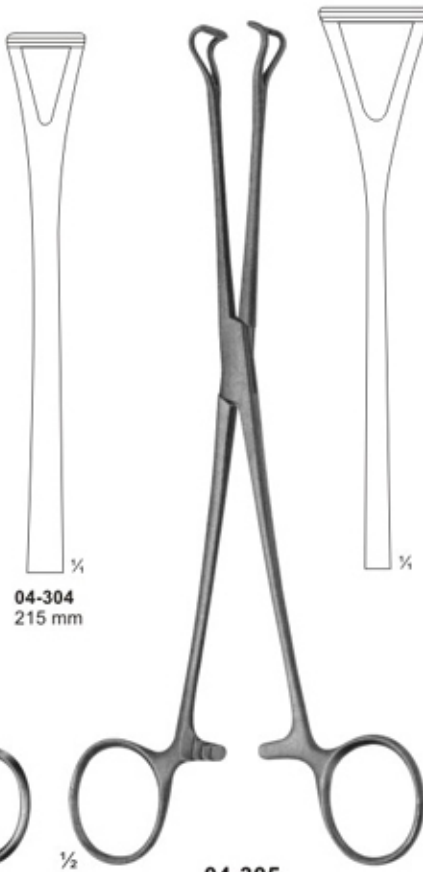

1/2  
**04-302**  
BABCOCK  
155mm

1/2  
**04-303**  
BABCOCK

**04-304**  
215 mm

1/2  
**04-305**  
BABCOCK  
220 mm

1/2  
**04-306**  
COLLIN  
140 mm

**04-307**  
LOCKWOOD  
200 mm

**04-308**  
DUVAL-COLLIN  
495 mm

**04-309**  
200 mm

**04-310**  
DUVAL  
230 mm

**04-311**  
CHAPUT

**04-312**

130 mm

**04-313**

BOYS-ALLIS  
5x6 teeth sharp  
155mm

**04-314**