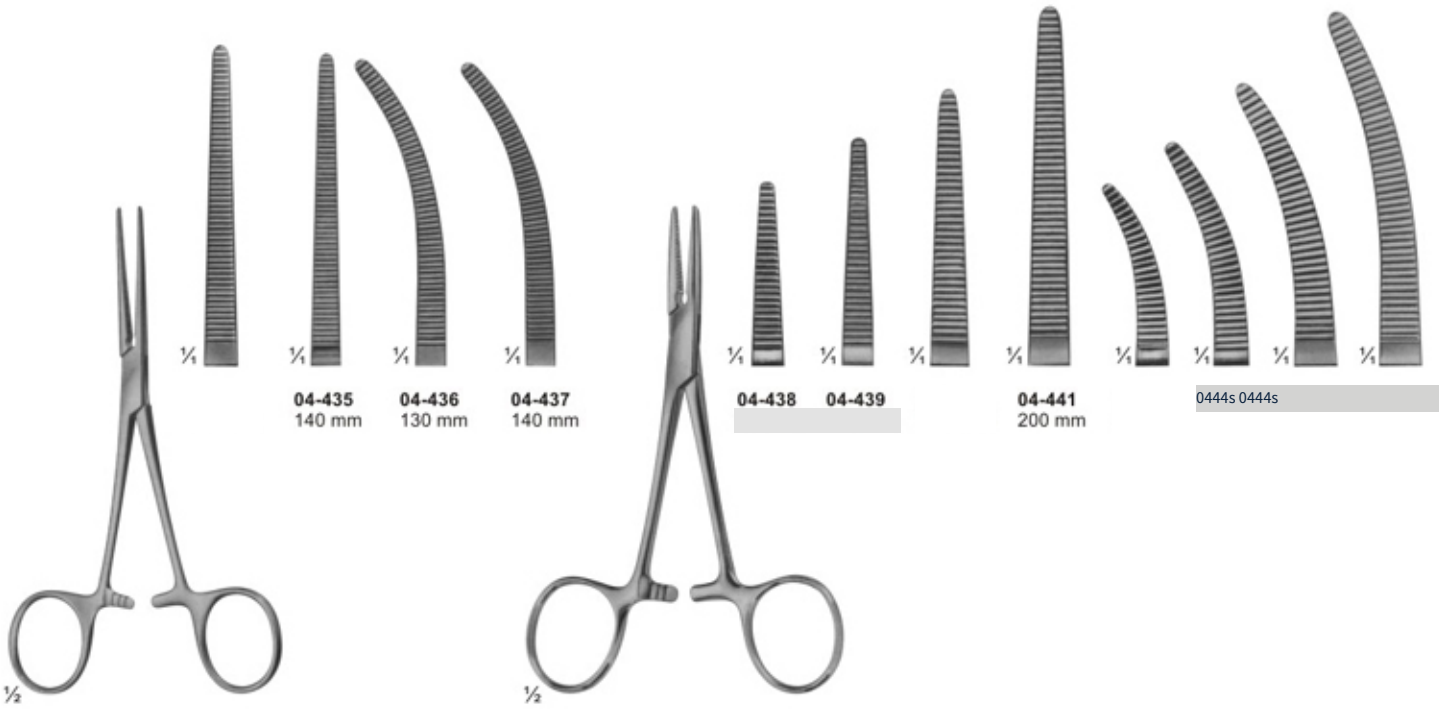

**04-418 - 04-421**  
CRILE  
140 mm

**04-422 - 04-423**  
RANKIN  
160 mm

**04-424 - 04-427**  
CRILE  
160 mm

**04-428 - 04-429**

**04-430 - 04-433**  
HALSTED  
185mm

**04-435**  
140 mm

**04-436**  
130 mm

**04-437**  
140 mm

**04-438**

**04-439**

**04-441**  
200 mm

0444s 0444s

**04-434 - 04-437**  
PEAN  
Slender type

**04-438 - 04-445**  
SPENCER-WELLS  
Slender type

**04-446**  
60mm