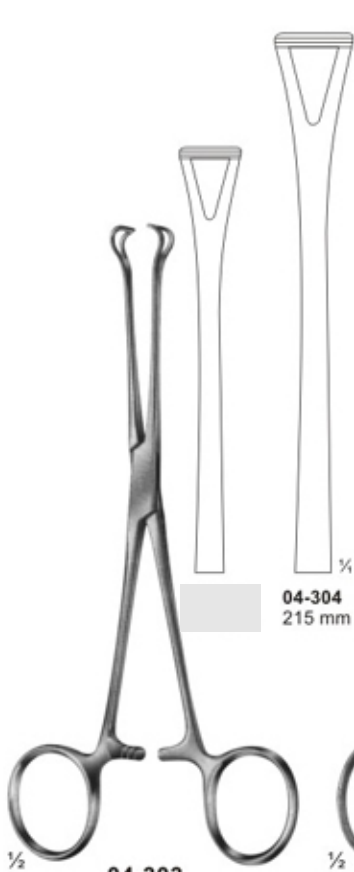

1/2  
**04-302**  
BABCOCK  
155mm

1/2  
**04-303**  
BABCOCK

**04-304**  
215 mm

1/2  
**04-305**  
BABCOCK  
220 mm

1/2  
**04-306**  
COLLIN  
140 mm

**04-307**  
LOCKWOOD  
200 mm

**04-308**  
DUVAL-COLLIN  
495 mm

**04-309**  
200 mm

**04-310**  
DUVAL  
230 mm

**04-311**  
CHAPUT

**04-312**

130 mm

**04-313**

BOYS-ALLIS  
5x6 teeth sharp  
155mm

**04-314**