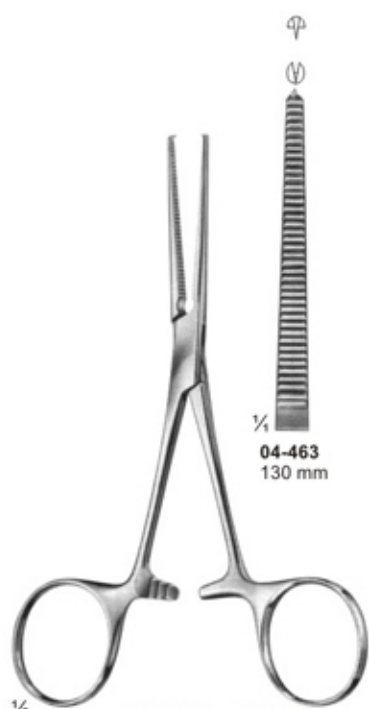

1/2

04-463 - 04-465

KOCHER

04-463
130 mm

04-464
140 mm

04-465
140 mm