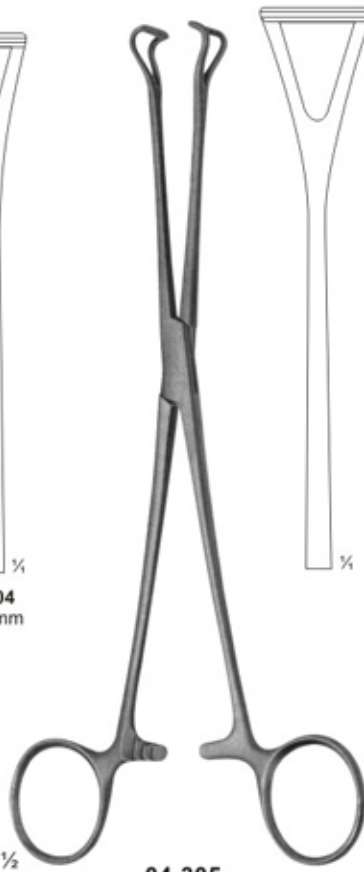

1/2  
**04-302**  
BABCOCK  
155mm

1/2  
**04-303**  
BABCOCK

**04-304**  
215 mm

1/2  
**04-305**  
BABCOCK  
220 mm

1/2  
**04-306**  
COLLIN  
140 mm

**04-307**  
LOCKWOOD  
200 mm

**04-308**  
DUVAL-COLLIN  
495 mm

**04-309**  
200 mm

**04-310**  
DUVAL  
230 mm

**04-311**  
CHAPUT

**04-312**

130 mm

**04-313**

BOYS-ALLIS  
5x6 teeth sharp  
155mm

**04-314**