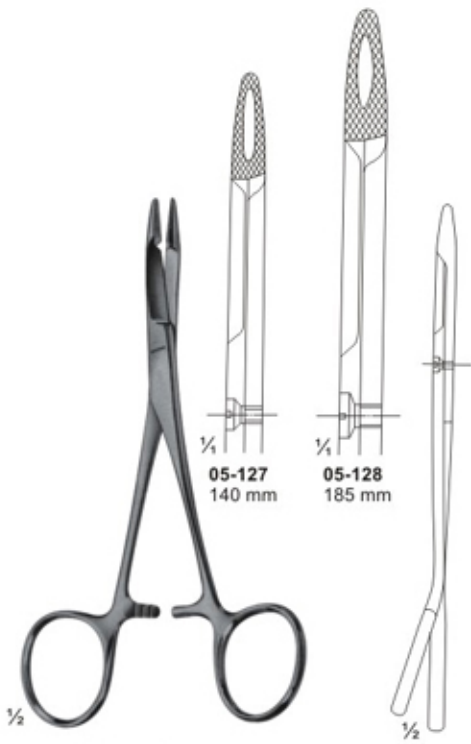

**05-111**

**05-112**  
without catch  
195 mm

**05-113 - 114**  
YASARGIL  
付き caTCh  
200 mm

**05-113**

**05-114**

ful

05-127  
140 mm

05-128  
185 mm