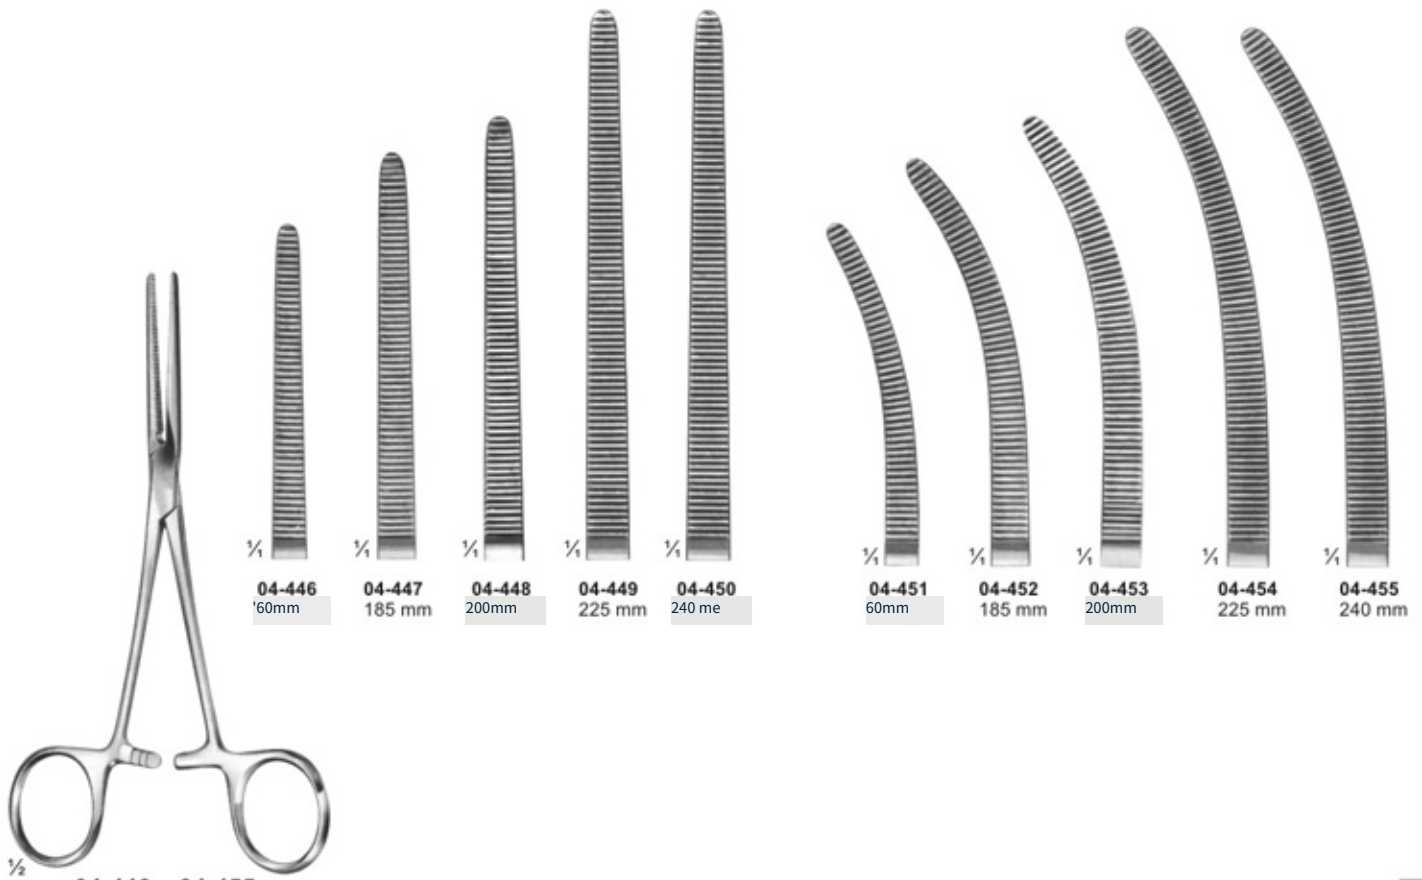

**04-437**  
140 mm

**04-438**

**04-439**

**04-441**  
200 mm

0444s 0444s

**04-434 - 04-437**  
PEAN  
Slender type

**04-438 - 04-445**  
SPENCER-WELLS  
Slender type

**04-446**  
60mm