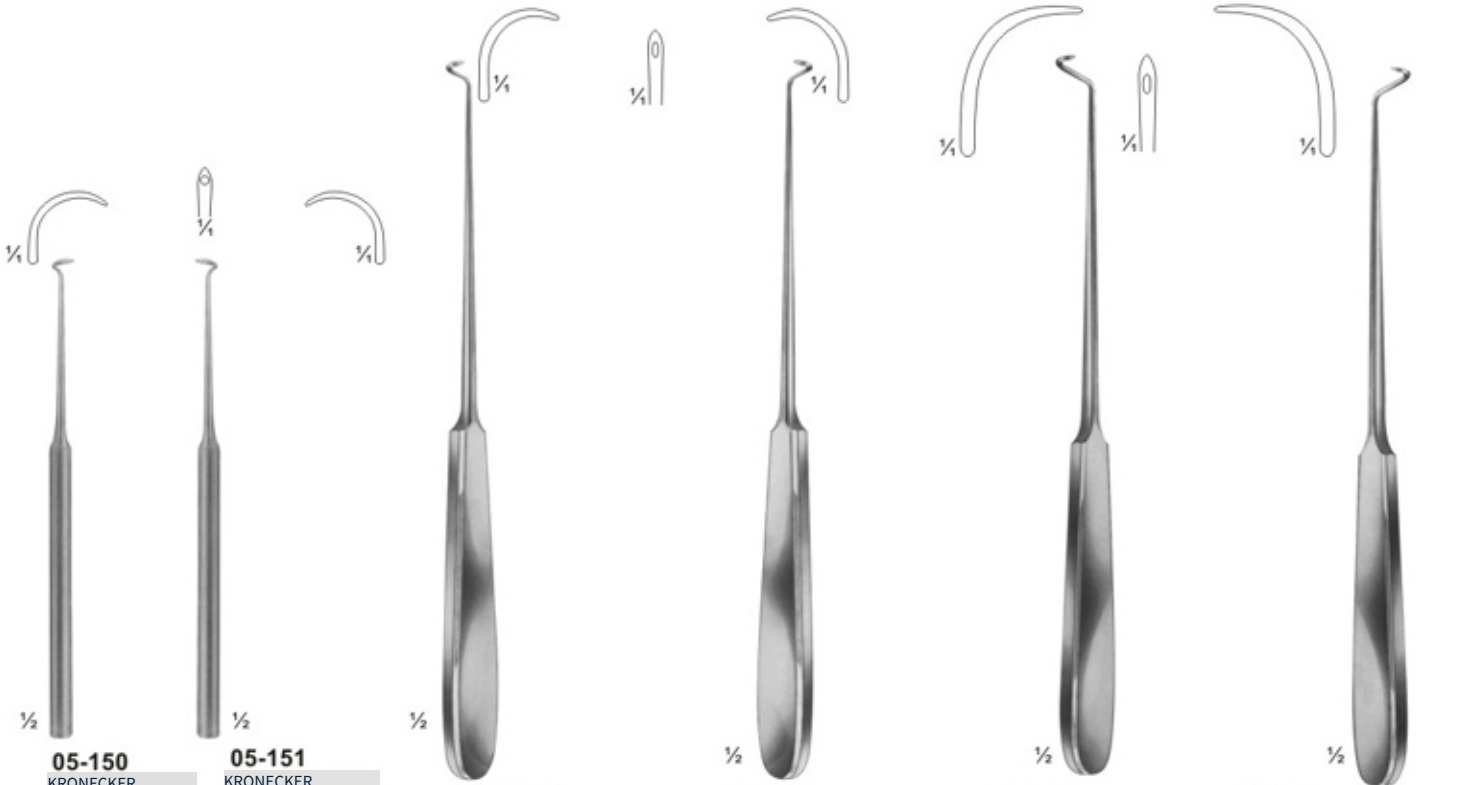

**05-145**

**05-146**

**05-147**  
YOUNG-  
HRYNTSCHAK  
付き 1 針  
240 mm

**05-148**  
YOUNG-MILLIN  
付き 1 針  
200 mm

**05-149**  
MILLIN  
Ligature holding  
鉗子. 245 mm

**05-150**  
KRONECKER  
右または右 hand

**05-151**  
KRONECKER  
for left hand

**05-152**  
DESCHAMPS  
用右 hand  
steep turn  
blunt  
225mm

**05-153**  
DESCHAMPS  
用左 hand  
steep turn  
blunt  
225mm

**05-154**  
steep turn blunt  
225mm

**05-155**  
DESCHAMPS  
for left hand  
steep turn blunt  
225mm