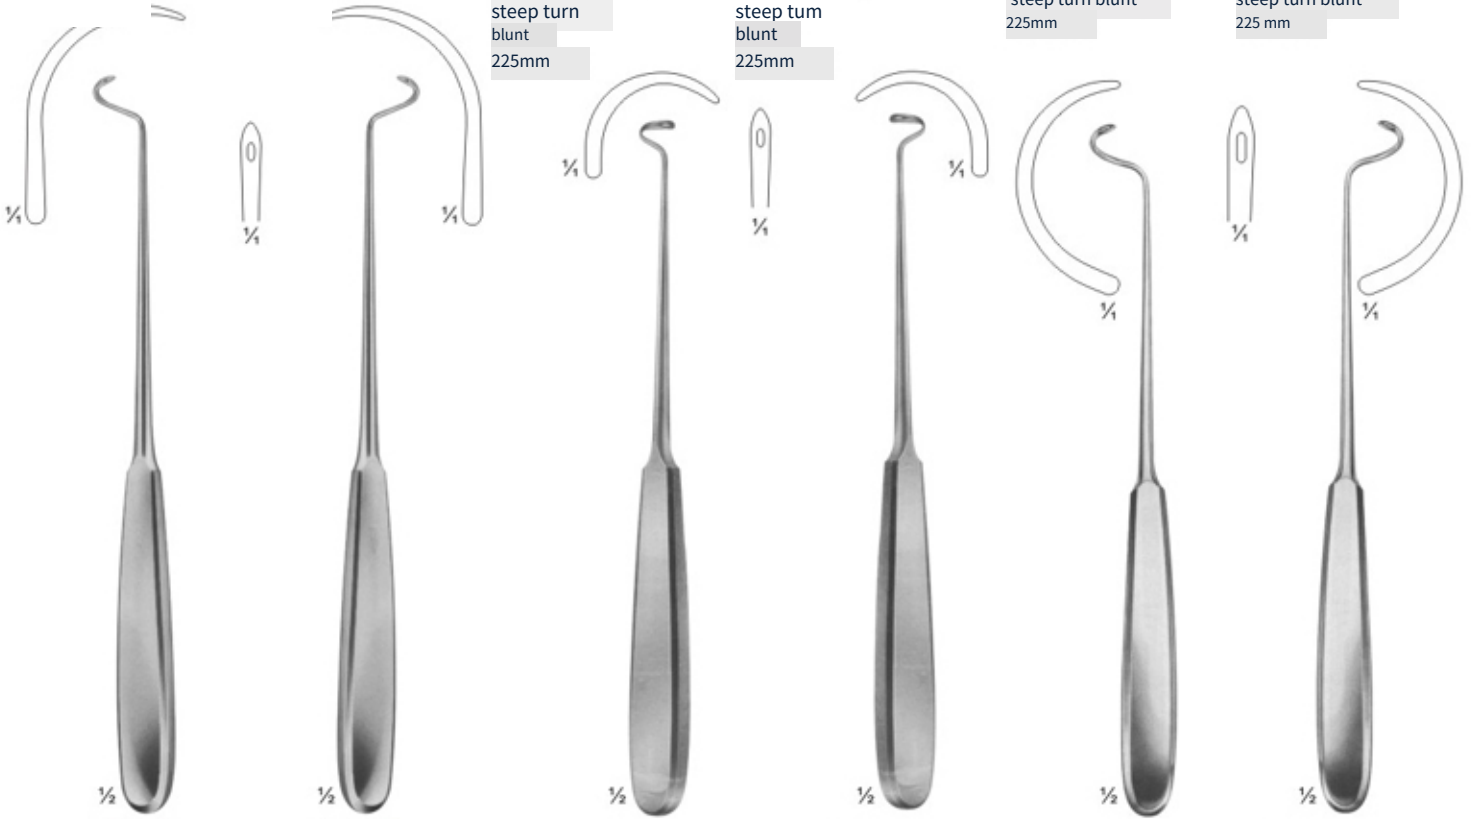

**05-145**

**05-146**

**05-147**  
YOUNG-  
HRYNTSCHAK  
付き 1 針  
240 mm

**05-148**  
YOUNG-MILLIN  
付き 1 針  
200 mm

**05-149**  
MILLIN  
Ligature holding  
鉗子. 245 mm

**05-150**  
KRONECKER  
右または右 hand

**05-151**  
KRONECKER  
for left hand

**05-152**  
DESCHAMPS  
用右 hand  
steep turn  
blunt  
225mm

**05-153**  
DESCHAMPS  
用左 hand  
steep turn  
blunt  
225mm

**05-154**  
steep turn blunt  
225mm

**05-155**  
DESCHAMPS  
for left hand  
steep turn blunt  
225mm