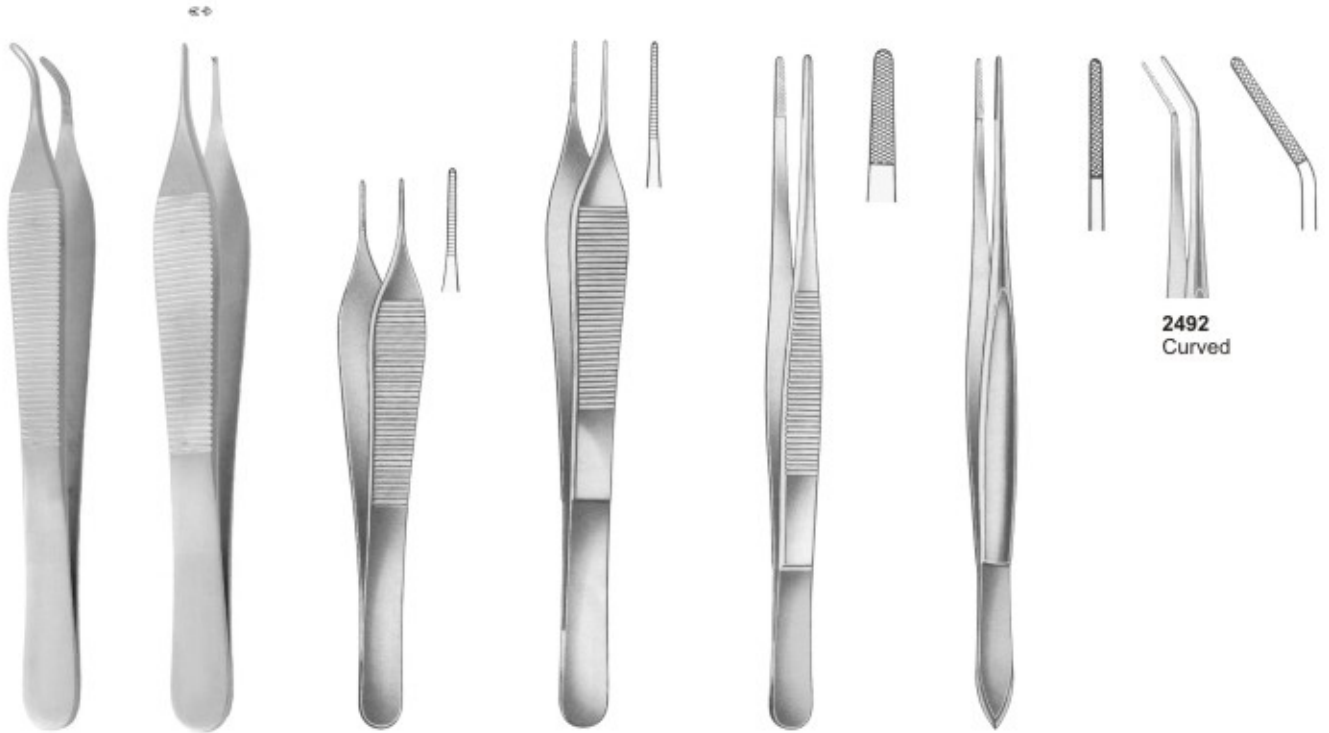

2482
Water
point

2483
Water
point

2484
Water
point

Dental Tweezers

2492
Curved

2491
CUSHING
18 cm

all

Serrated