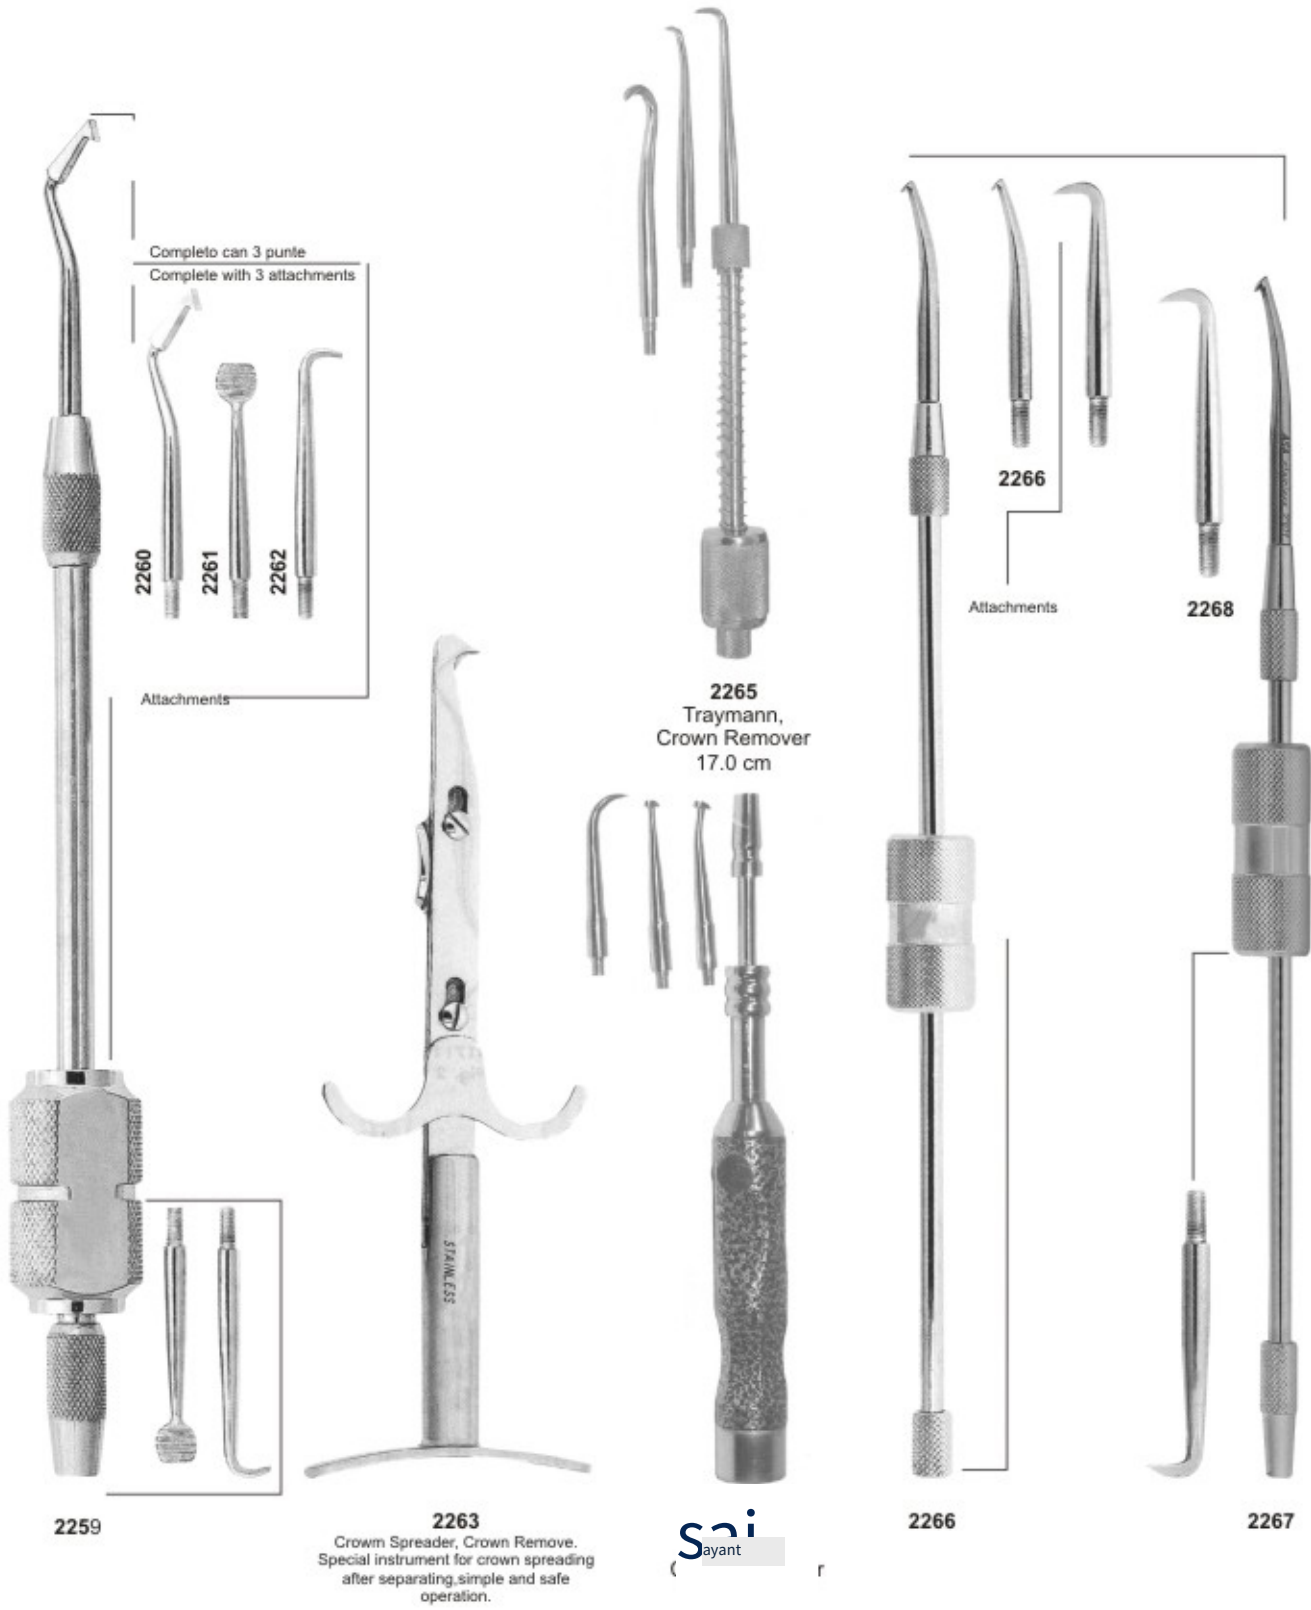

Wax Crown Removers

Wee

DOD
ALS
ALWAYS

2259

Completo can 3 punte
Complete with 3 attachments

2260
2261
2262

Attachments

2263
Crown Spreader, Crown Remove.
Special instrument for crown spreading
after separating, simple and safe
operation.