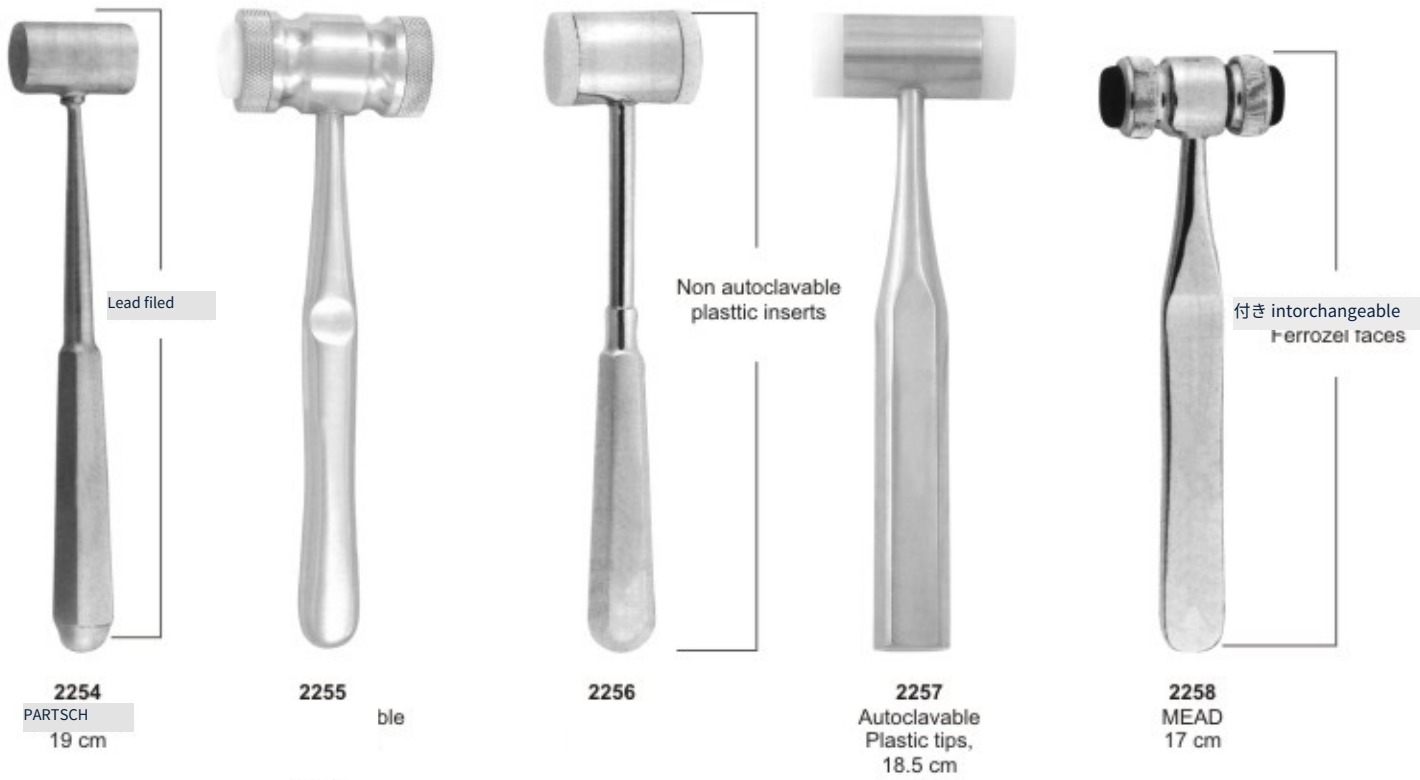

2228
GARDNER
No.1

2229
GARDNER GARDNER
No.2

2230
No. 5

2231
GARDNER
No. 5R

WAKEFIELD

2232
WAKEFIELD WAKEFIELD
No. 1W

2233
No. 2W

Martell cheurgct
Mallet

Wax Crown Removers

Wee

DOD
ALS
ALWAYS

2259

Completo can 3 punte
Complete with 3 attachments

2260
2261
2262

Attachments

2263
Crown Spreader, Crown Remove.
Special instrument for crown spreading
after separating, simple and safe
operation.