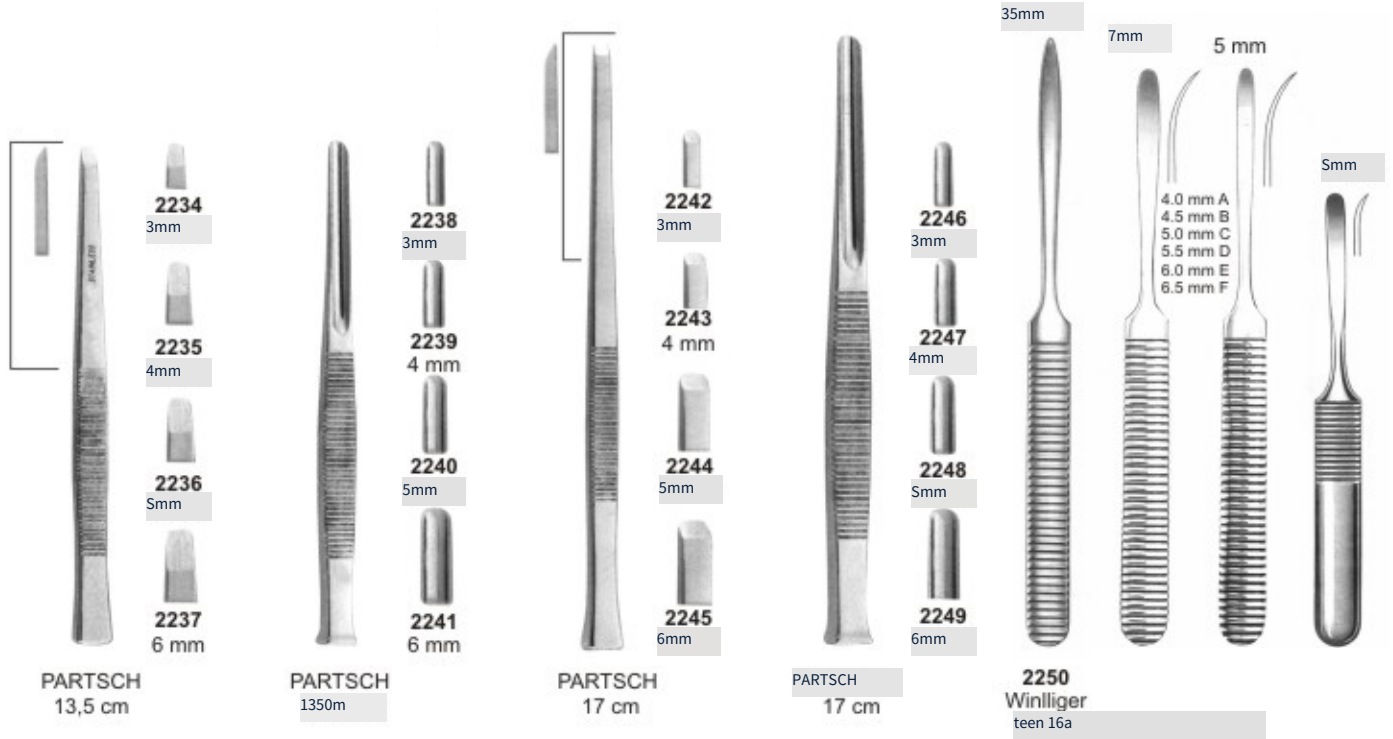

2221
 No. 33

2222
 MILLER
 No. 64

2223
 MILLER
 No. 64

2224
HOWARE
No. 12

2225
HOWARE
No. 12A

2226
HOWARD
No. 12CA

2227
POLOKOFF
No. 1

GARDNER

2228
GARDNER
No.1

2229
GARDNER GARDNER
No.2

2230
No. 5

2231
GARDNER
No. 5R

WAKEFIELD

2232
WAKEFIELD WAKEFIELD
No. 1W

2233
No. 2W

Martell cheurgct
Mallet

2T
150mm

5mm

Ø 1.60 mm

1
155 mm

Ø 1.90 mm

2
155mm

4
155 mm

165mm

∅2.5 mm

2383
Large
185cm

23mm

2384
Jumbo
15.5 cm

2386
130mm

2387
直
10 cm

2mm

2388
15 cm